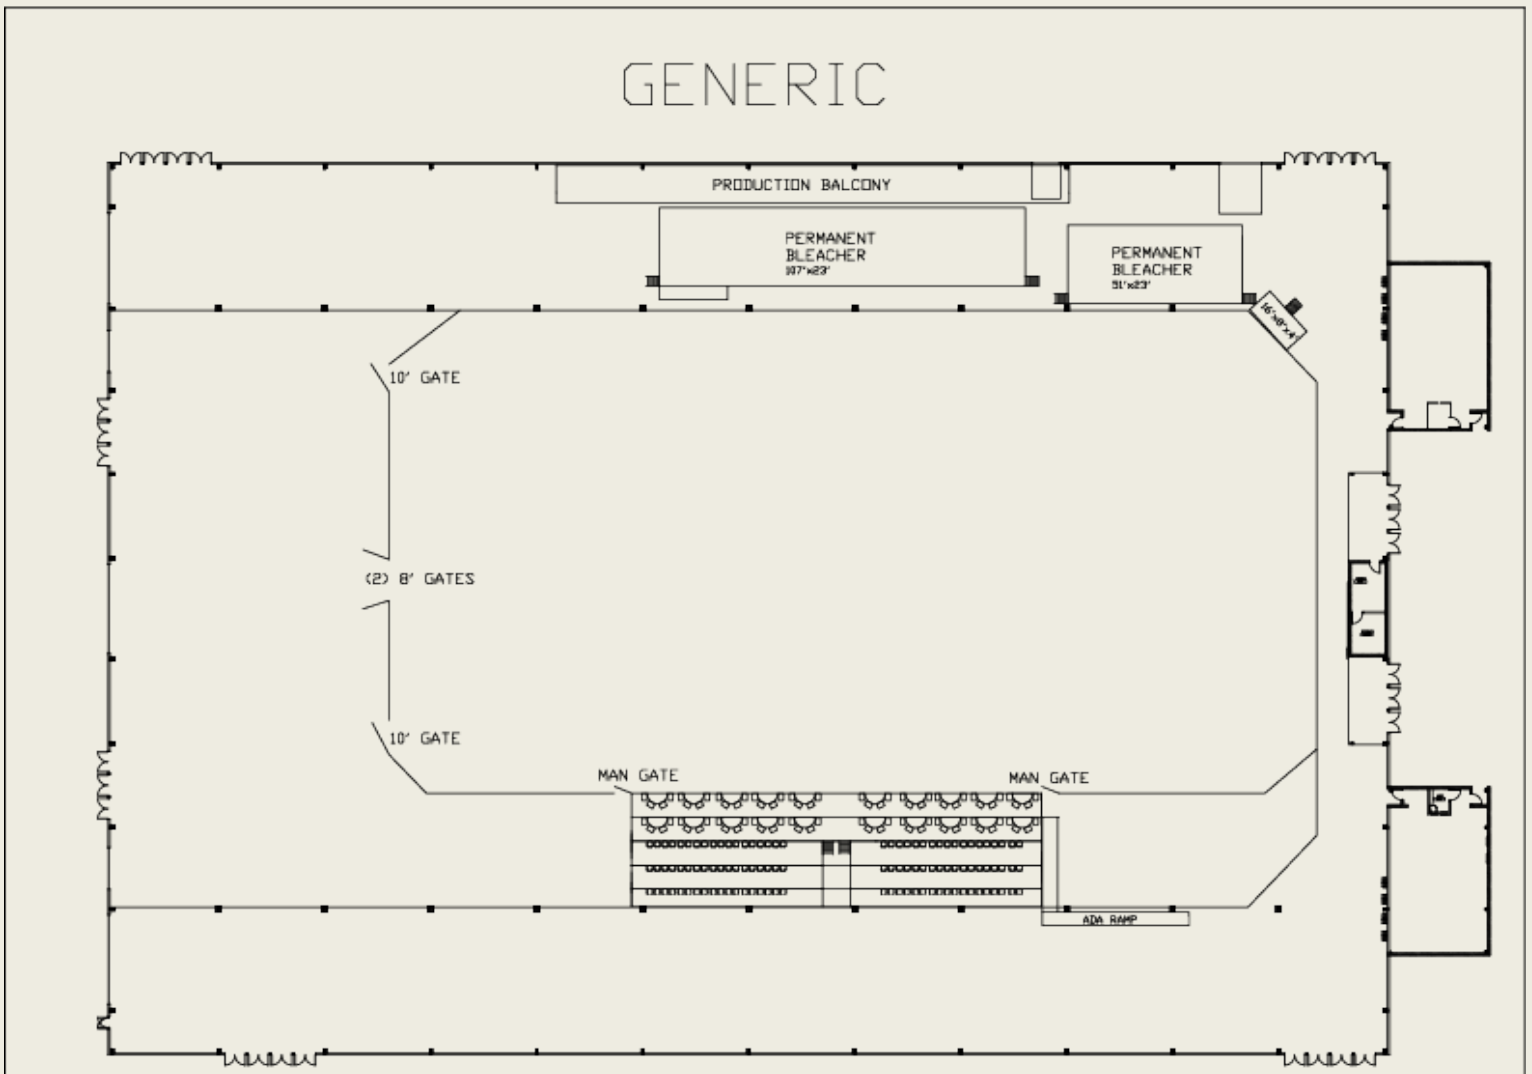

Ford Idaho Sports Center

SPECIFICATIONS	
Dimensions	
Square Footage	
Load In /Load Out Capacity	
Ceiling Height	
Permanent Seats	
Arena Flooring	
Concourse Flooring	

SPECIFICATIONS	
Technology	Lighting
	Audio
	PA / etc
	Displays
	Wifi/Internet
Judges Booth	
Offices	Announcer Room etc
Food Service	
Other