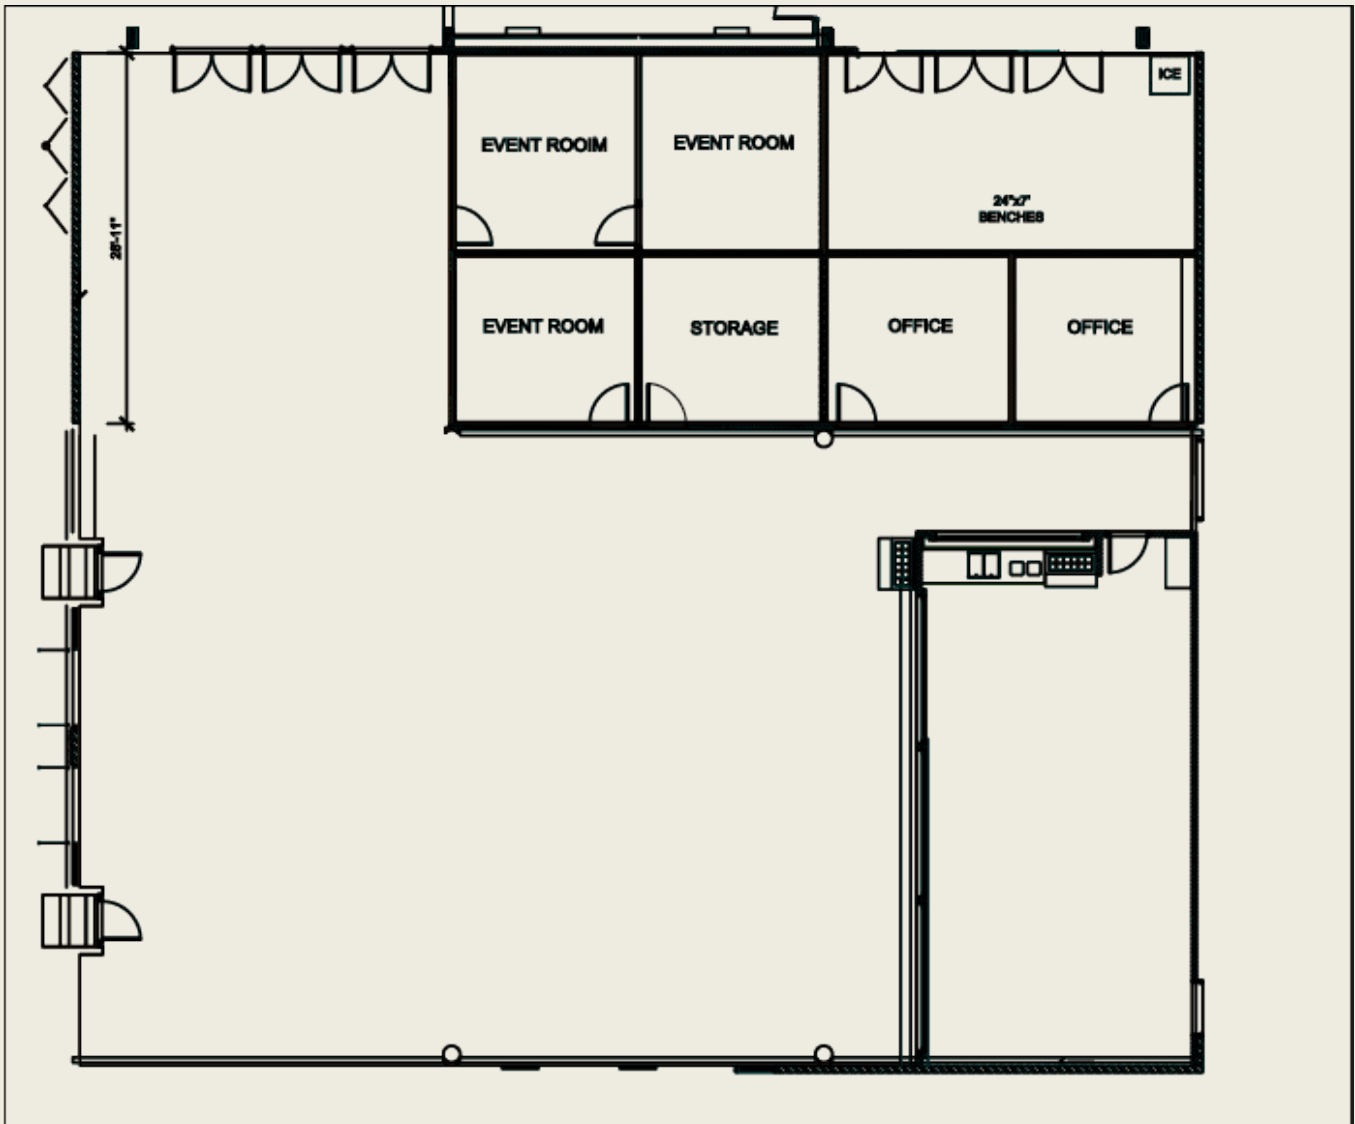

Les Schwab Corral

SPECIFICATIONS	
Dimensions	
Square Footage	
Load In /Load Out Capacity	
Ceiling Height	
Permanent Seats	
Arena Flooring	
Concourse Flooring	

SPECIFICATIONS	
Technology	Lighting
	Audio
	PA / etc
	Displays
	Wifi/Internet
Judges Booth	
Offices	Announcer Room etc
Food Service	
Other