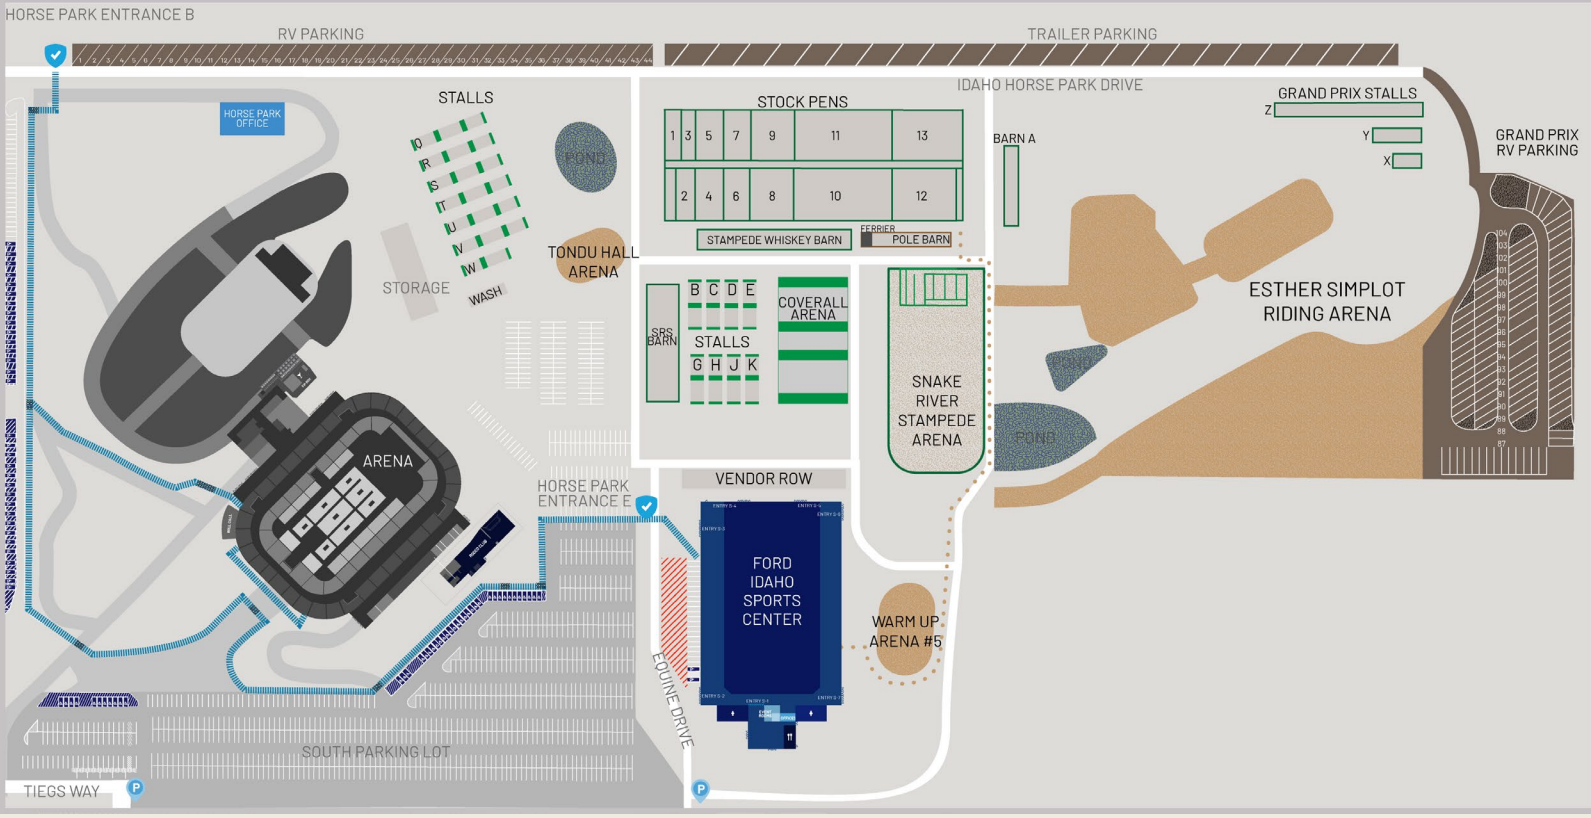

Property Map

Overview

Ford Idaho Horse Park features ample indoor and outdoor event space. This multidisciplinary complex provides venues for numerous events and accommodations.

FORD IDAHO SPORTS CENTER

- 107,400 Sq. Ft Climate controlled building
- 140' X 280' Competition space
- 12,800 Sq. Ft. Vendor Concourse Space
 - With Power & Internet capabilities
- Excellent lighting for televised event
- Sound system to match any configuration
- LED Score Board (Size)
- Lighted Score Board (Size)
- Stadium Seating for ###
- Locker Rooms with Shower Facilities
- Adjacent Les Schwab Corral Dining

STOCK PENS

- 638 Stalls with water at each
- Additional stalls available as needed

STALLS & WASH

- XX # Barns
- Including – Type Barn and Type Barn
- XXX total stalls
- 3 Horse Wash stalls

SNAKE RIVER STAMPEDE ARENA

COVERED FROM A-Z

- Platform Seating with tables is placed around the show arena, allowing for comfortable seating, visiting, and enjoying a meal or refreshment while watching the show.
- The Ford Idaho Horse Park Concessions is rivaled by none. The full facility kitchen in the building allows for all meals to be freshly cooked, with a wide variety of everyday menu items to fit every palate. If the occasion calls for it, chefs and a experienced staff can arrange a banquet for you to fit any budget or taste.
- The concession area is staffed to fit any early morning or late night events on an as needed basis.