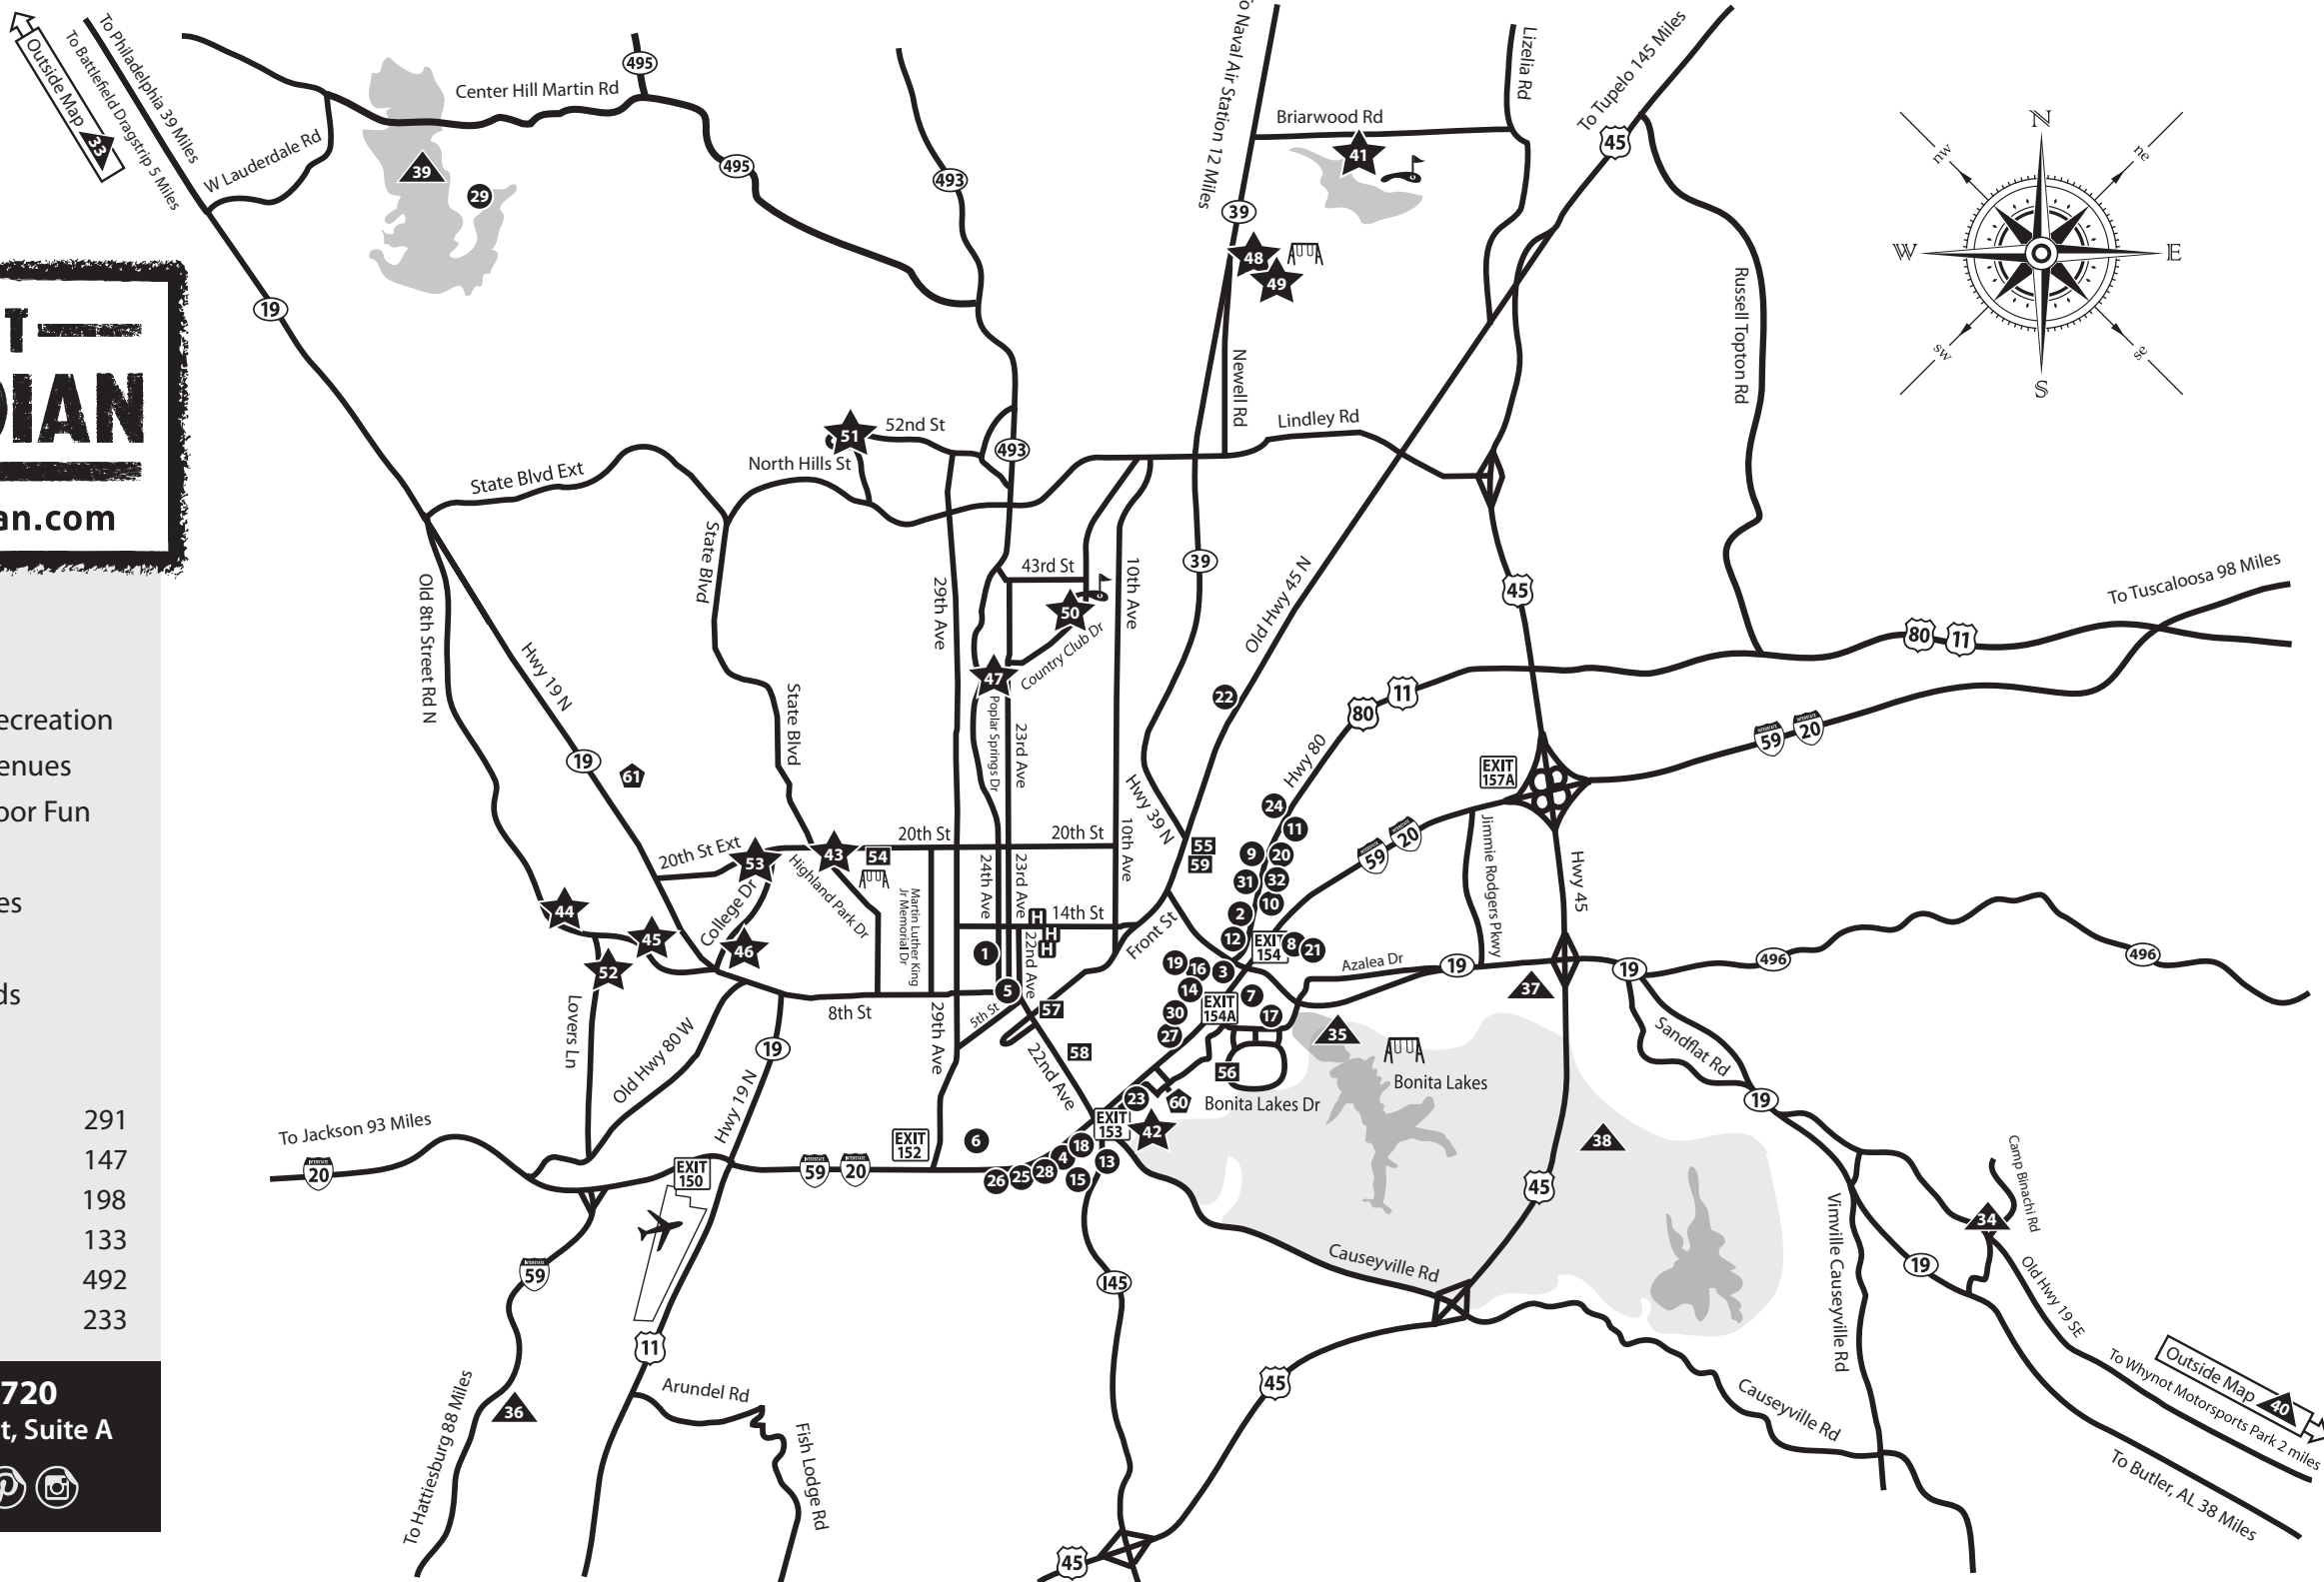

VISIT MERIDIAN

VisitMeridian.com

MAP KEY

- Hotels
- ▲ Outdoor Recreation
- ★ Sporting Venues
- Family Indoor Fun
- ⬠ Other
- ⌂ Golf Courses
- H Hospitals
- ⌂ Playgrounds

MILES TO:

Atlanta	291
Birmingham	147
New Orleans	198
Mobile	133
Dallas	492
Memphis	233

888.868.7720

2000 Front Street, Suite A