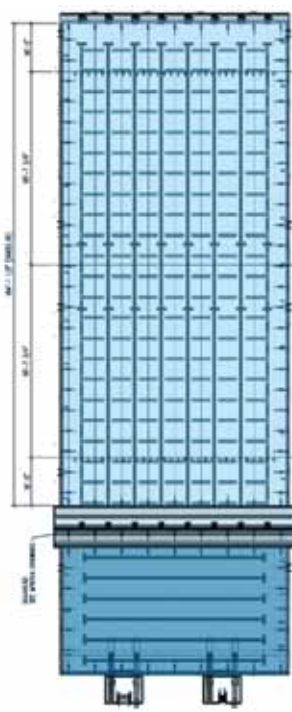

25 Yard Cross Course

50 Meter Course

Water Polo Course