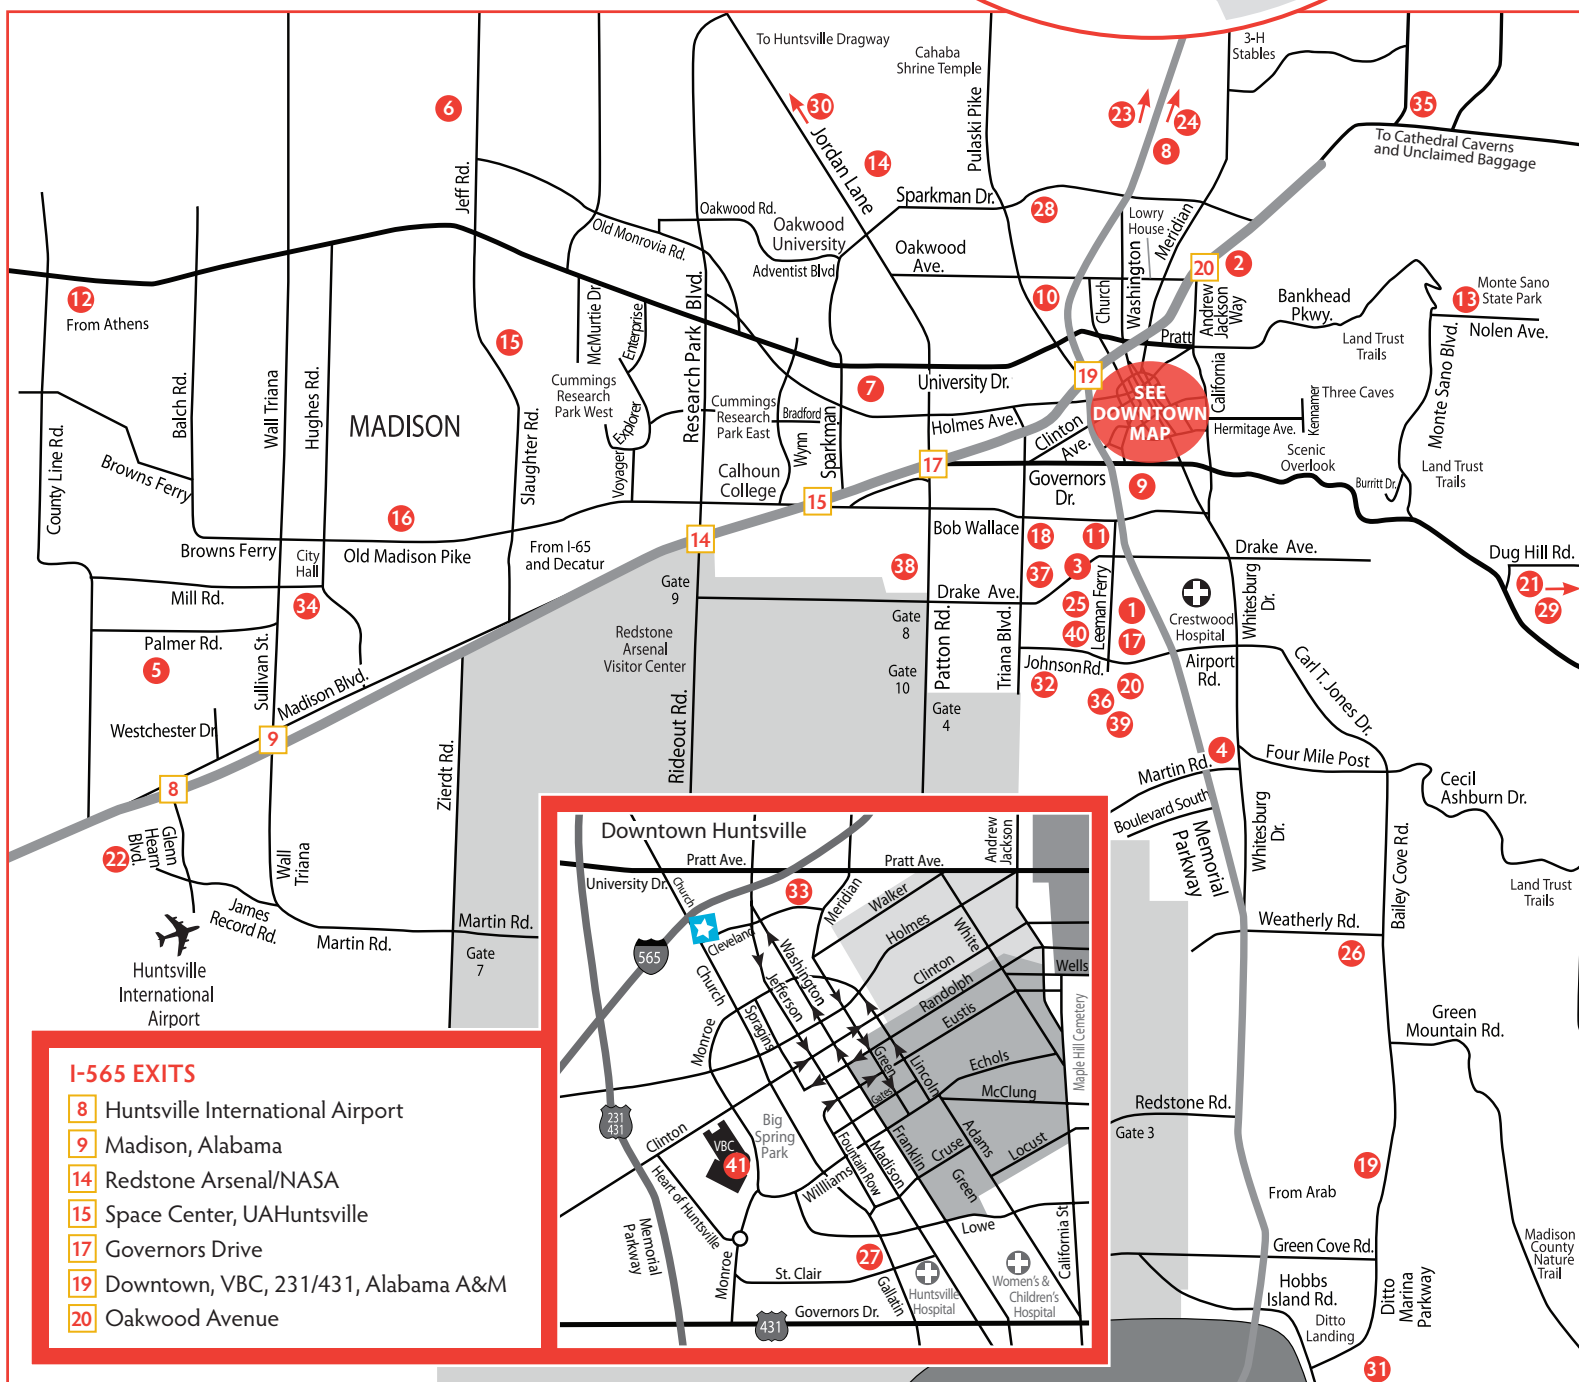

2 hours south of Nashville  
 1.5 hours north of Birmingham  
 4 hours from Memphis & Atlanta

HUNTSVILLE INTERNATIONAL AIRPORT is served by several major carriers with non-stop service between many destinations. The airport is a quick 10 minutes from downtown Huntsville via Interstate 565. Many area hotels offer complimentary shuttle service to and from the airport.

1000 Glenn Hearn Blvd SW, Huntsville, AL 35824  
 Flight information 256.772.9395 | [hsvairport.org](http://hsvairport.org)

CITY OF HUNTSVILLE PUBLIC TRANSIT  
**Public Shuttle Service**, available Monday-Friday  
**Downtown Trolley Loop**, free on Friday and Saturday 7pm-2am

500 Church Street NW, Suite Two, Huntsville, AL 35801  
 Trolley schedule 256.427.6811 | [hsvcity.org](http://hsvcity.org)

**I-565 EXITS**

- 8** Huntsville International Airport
- 9** Madison, Alabama
- 14** Redstone Arsenal/NASA
- 15** Space Center, UAHuntsville
- 17** Governors Drive
- 19** Downtown, VBC, 231/431, Alabama A&M
- 20** Oakwood Avenue