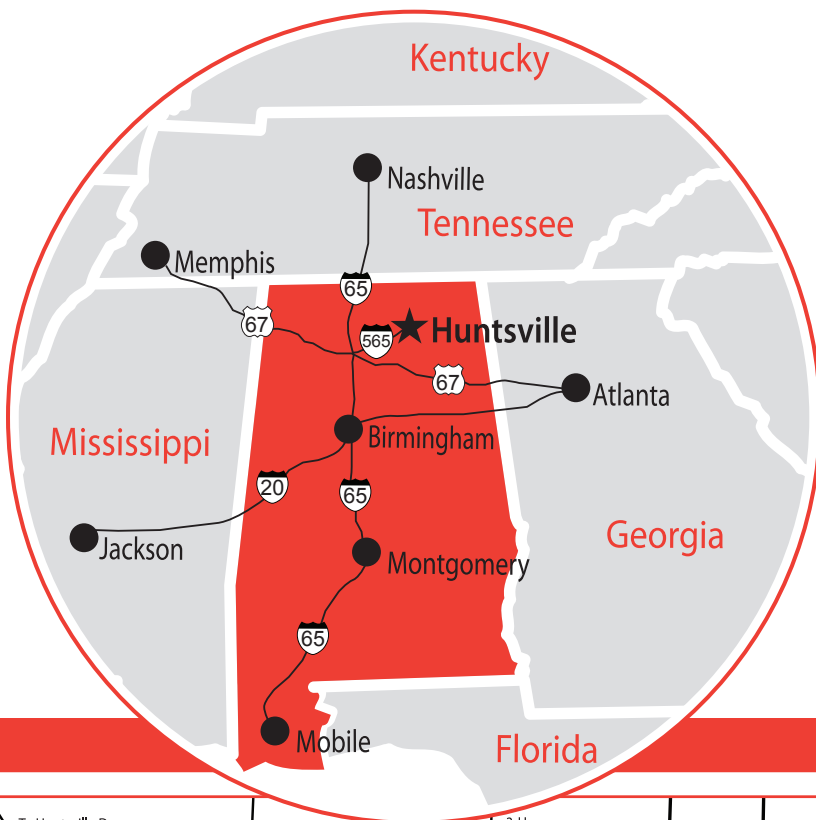

2 hours south of Nashville  
 1.5 hours north of Birmingham  
 4 hours from Memphis & Atlanta

HUNTSVILLE INTERNATIONAL AIRPORT is served by several major carriers with non-stop service between many destinations. The airport is a quick 10 minutes from downtown Huntsville via Interstate 565. Many area hotels offer complimentary shuttle service to and from the airport.

1000 Glenn Hearn Blvd SW, Huntsville, AL 35824  
 Flight information 256.772.9395 | [hsvairport.org](http://hsvairport.org)

CITY OF HUNTSVILLE PUBLIC TRANSIT  
**Public Shuttle Service**, available Monday-Friday  
**Downtown Trolley Loop**, free on Friday and Saturday 7pm-2am

500 Church Street NW, Suite Two, Huntsville, AL 35801  
 Trolley schedule 256.427.6811 | [hsvcity.org](http://hsvcity.org)

**I-565 EXITS**

- 8** Huntsville International Airport
- 9** Madison, Alabama
- 14** Redstone Arsenal/NASA
- 15** Space Center, UAHuntsville
- 17** Governors Drive
- 19** Downtown, VBC, 231/431, Alabama A&M
- 20** Oakwood Avenue